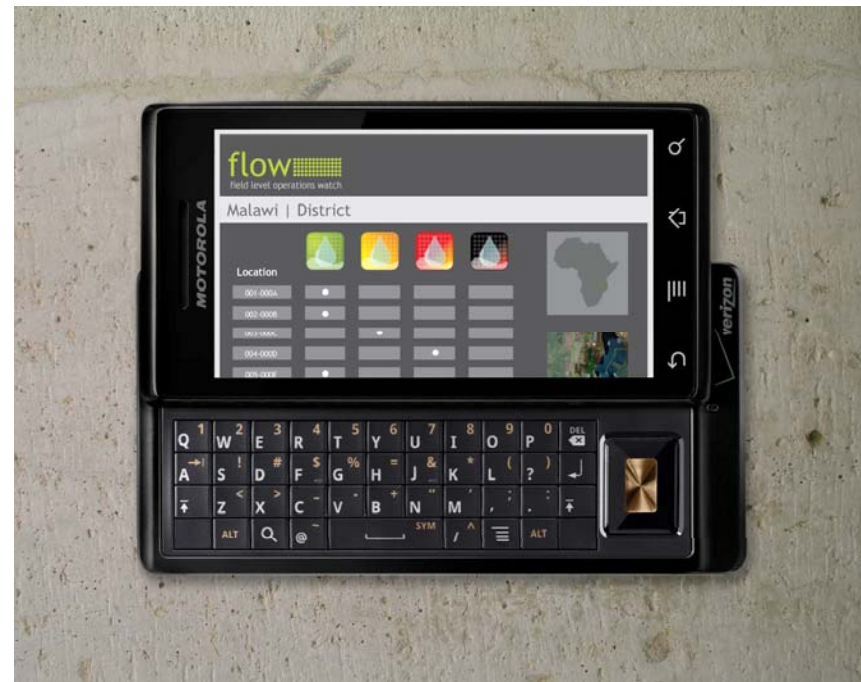

water for people
the current of change

water for people

flow 
field level operations watch

A platform for monitoring our work.

HOW FLOW WORKS

Data Collection

- Data collected via Android Cellular Phones/Computers
- Can collect GPS coordinates, photos, video, bar codes, adaptable surveys and decision trees
- Data can be collected in multiple languages
- Phones can securely store thousands of pieces of data
- Data automatically transmitted to the database via cell connection, wi-fi, or uploaded to a computer

EXAMPLE: BLANTYRE, MALAWI ON GOOGLE EARTH

water for people

EXAMPLE: SCORECARD FOR PROJECT FUNCTIONALITY

**We guarantee
monitoring for
10 years.**