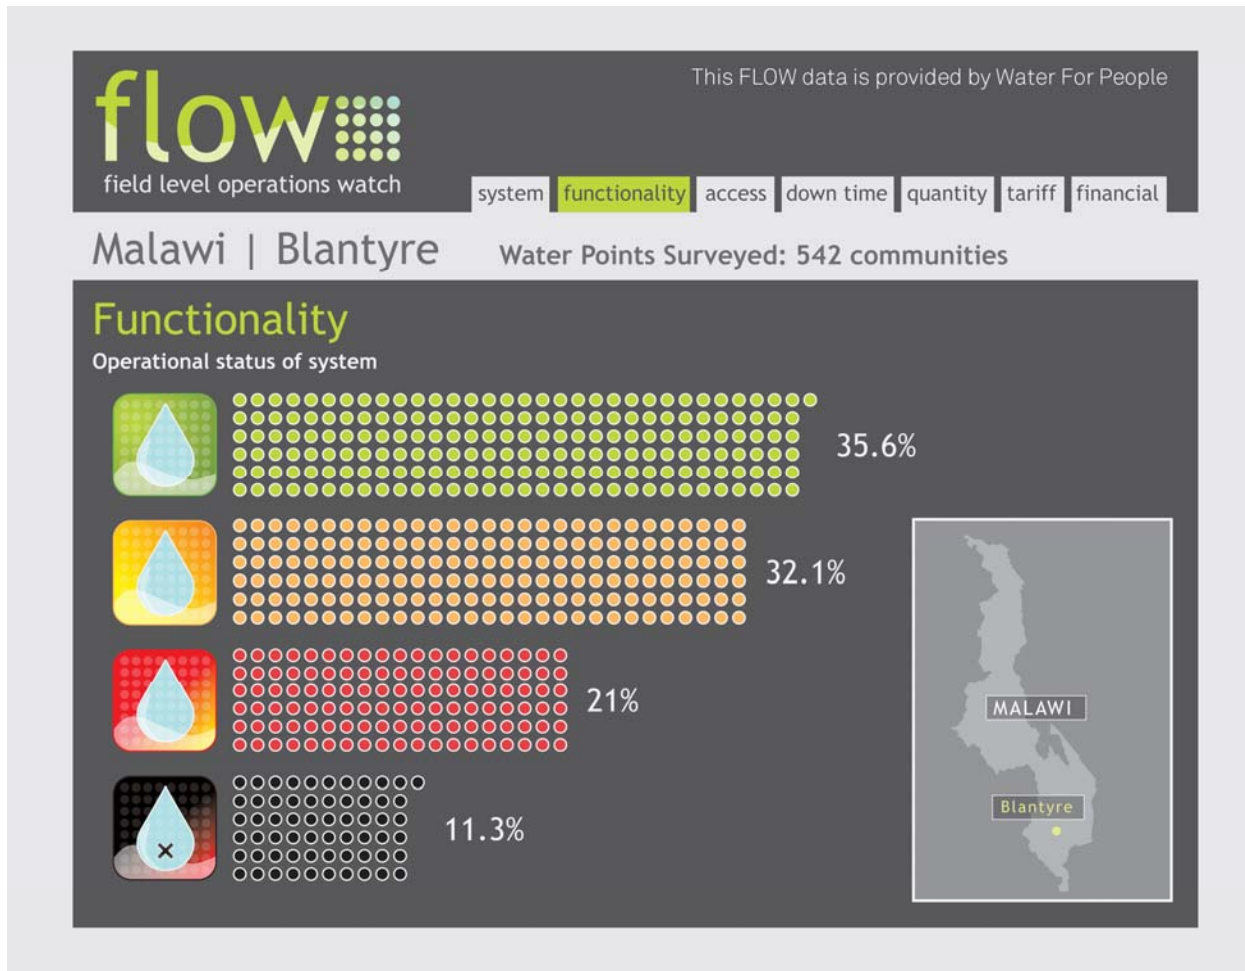

water for people
the current of change

water for people

flow 
field level operations watch

A platform for monitoring our work.

HOW FLOW WORKS

Data Collection

- Data collected via Android Cellular Phones/Computers
- Can collect GPS coordinates, photos, video, bar codes, adaptable surveys and decision trees
- Data can be collected in multiple languages
- Phones can securely store thousands of pieces of data
- Data automatically transmitted to the database via cell connection, wi-fi, or uploaded to a computer

EXAMPLE: BLANTYRE, MALAWI ON GOOGLE EARTH

water for people

EXAMPLE: SCORECARD FOR PROJECT FUNCTIONALITY

**We guarantee
monitoring for
10 years.**