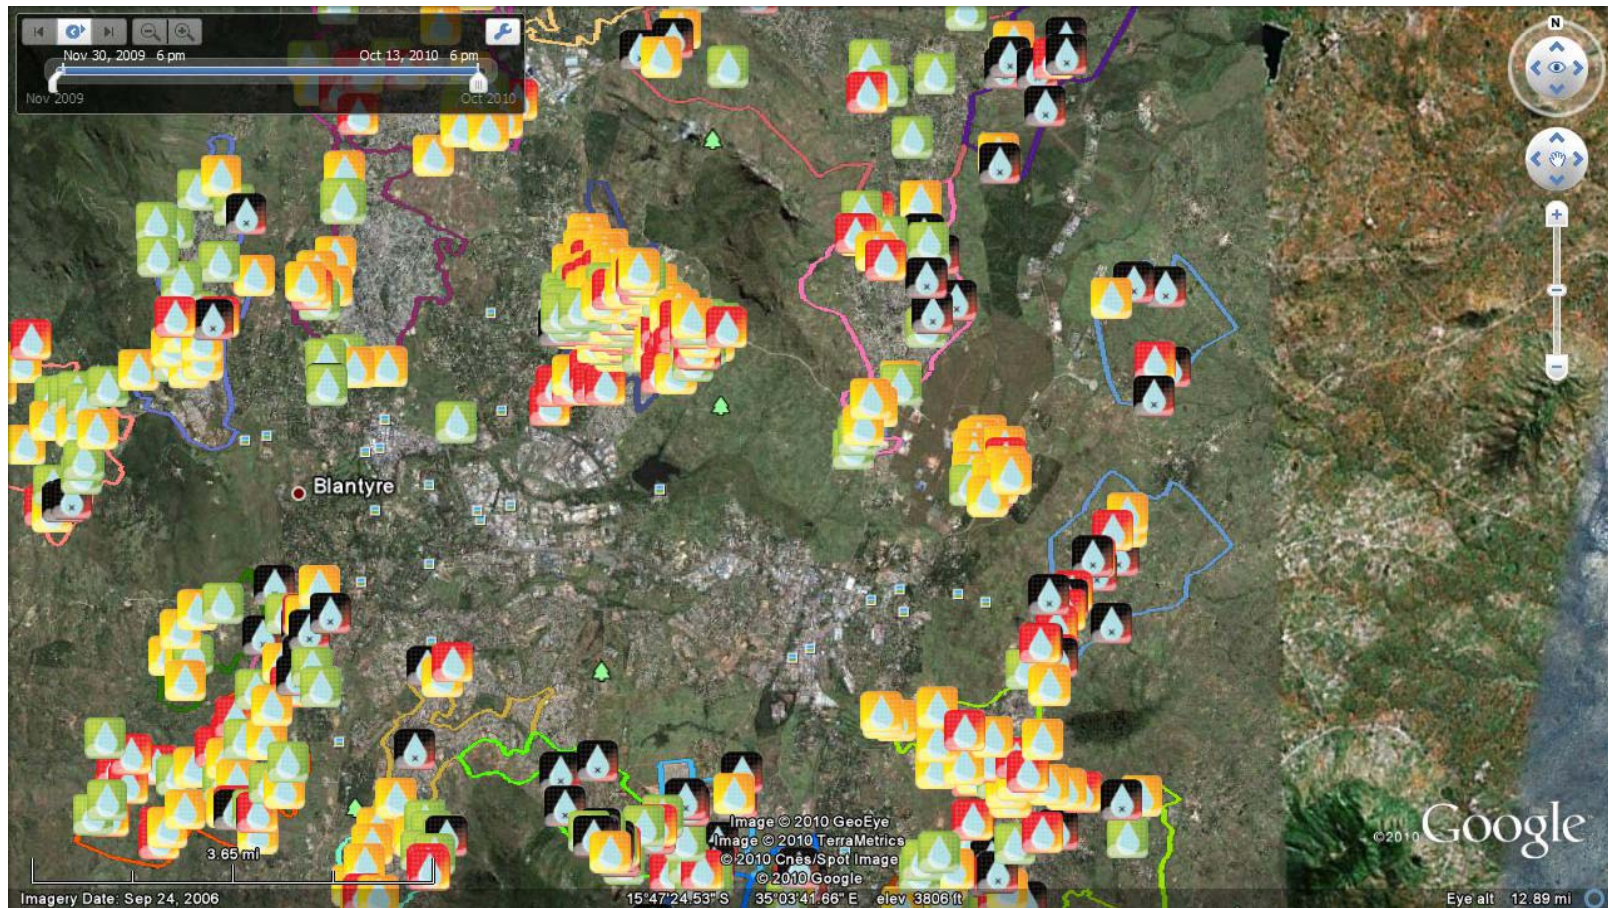

water for people
the current of change

water for people

flow 
field level operations watch

A platform for monitoring our work.

HOW FLOW WORKS

Data Collection

- Data collected via Android Cellular Phones/Computers
- Can collect GPS coordinates, photos, video, bar codes, adaptable surveys and decision trees
- Data can be collected in multiple languages
- Phones can securely store thousands of pieces of data
- Data automatically transmitted to the database via cell connection, wi-fi, or uploaded to a computer

EXAMPLE: BLANTYRE, MALAWI ON GOOGLE EARTH

water for people

EXAMPLE: SCORECARD FOR PROJECT FUNCTIONALITY

**We guarantee
monitoring for
10 years.**